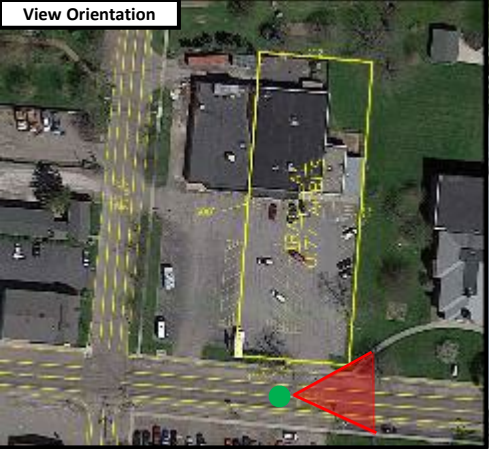

STOP

Site Aerial with Overlay

Shared Access to site from 2nd St.

Site

2nd St.; 30 MPH

Shared pylon sign

Lockport St./NY-93; 2,191 AADT; 35 MPH

Shared Access to site from Lockport St./NY-93

Left of Site

Shared Signage to remain

SITE

2nd St.; 30 MPH

STOP

Lockport St./NY-93; 2,191 AADT; 35 MPH

Full Access to site from Lockport St./NY-93

Full Access to site from 2nd St.

**Full Access to site from
2nd St.**

Looking West

2nd St.; 30 MPH

2nd St.; 30 MPH

Lockport St./NY-93; 2,191 AADT; 35 MPH

Full Access to site from Lockport St./NY-93

Full Access to site from 2nd St.

Looking East

SITE

Lockport St./NY-93; 2,191 AADT; 35 MPH

**Full Access to site from
Lockport St./NY-93**

**Full Access to site from
2nd St.**