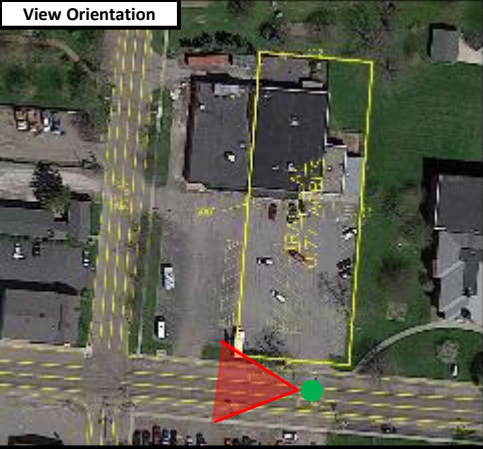

STOP

Site Aerial with Overlay

Shared Access to site from 2nd St.

Site

2nd St.; 30 MPH

Shared pylon sign

Lockport St./NY-93; 2,191 AADT; 35 MPH

Shared Access to site from Lockport St./NY-93

Left of Site

Shared Signage to remain

SITE

2nd St.; 30 MPH

STOP

Lockport St./NY-93; 2,191 AADT; 35 MPH

Full Access to site from Lockport St./NY-93

Full Access to site from 2nd St.

SITE

Lockport St.; 2,191 AADT; 35 MPH

**Full Access to site from
Lockport St./NY-93**

**Full Access to site from
2nd St.**

Across from Site

Lockport St./NY-93; 2,191 AADT; 35 MPH

**Full Access to site from
Lockport St./NY-93**

**Full Access to site from
2nd St.**

Looking West

2nd St.; 30 MPH

2nd St.; 30 MPH

Lockport St./NY-93; 2,191 AADT; 35 MPH

Full Access to site from Lockport St./NY-93

Full Access to site from 2nd St.

Looking East