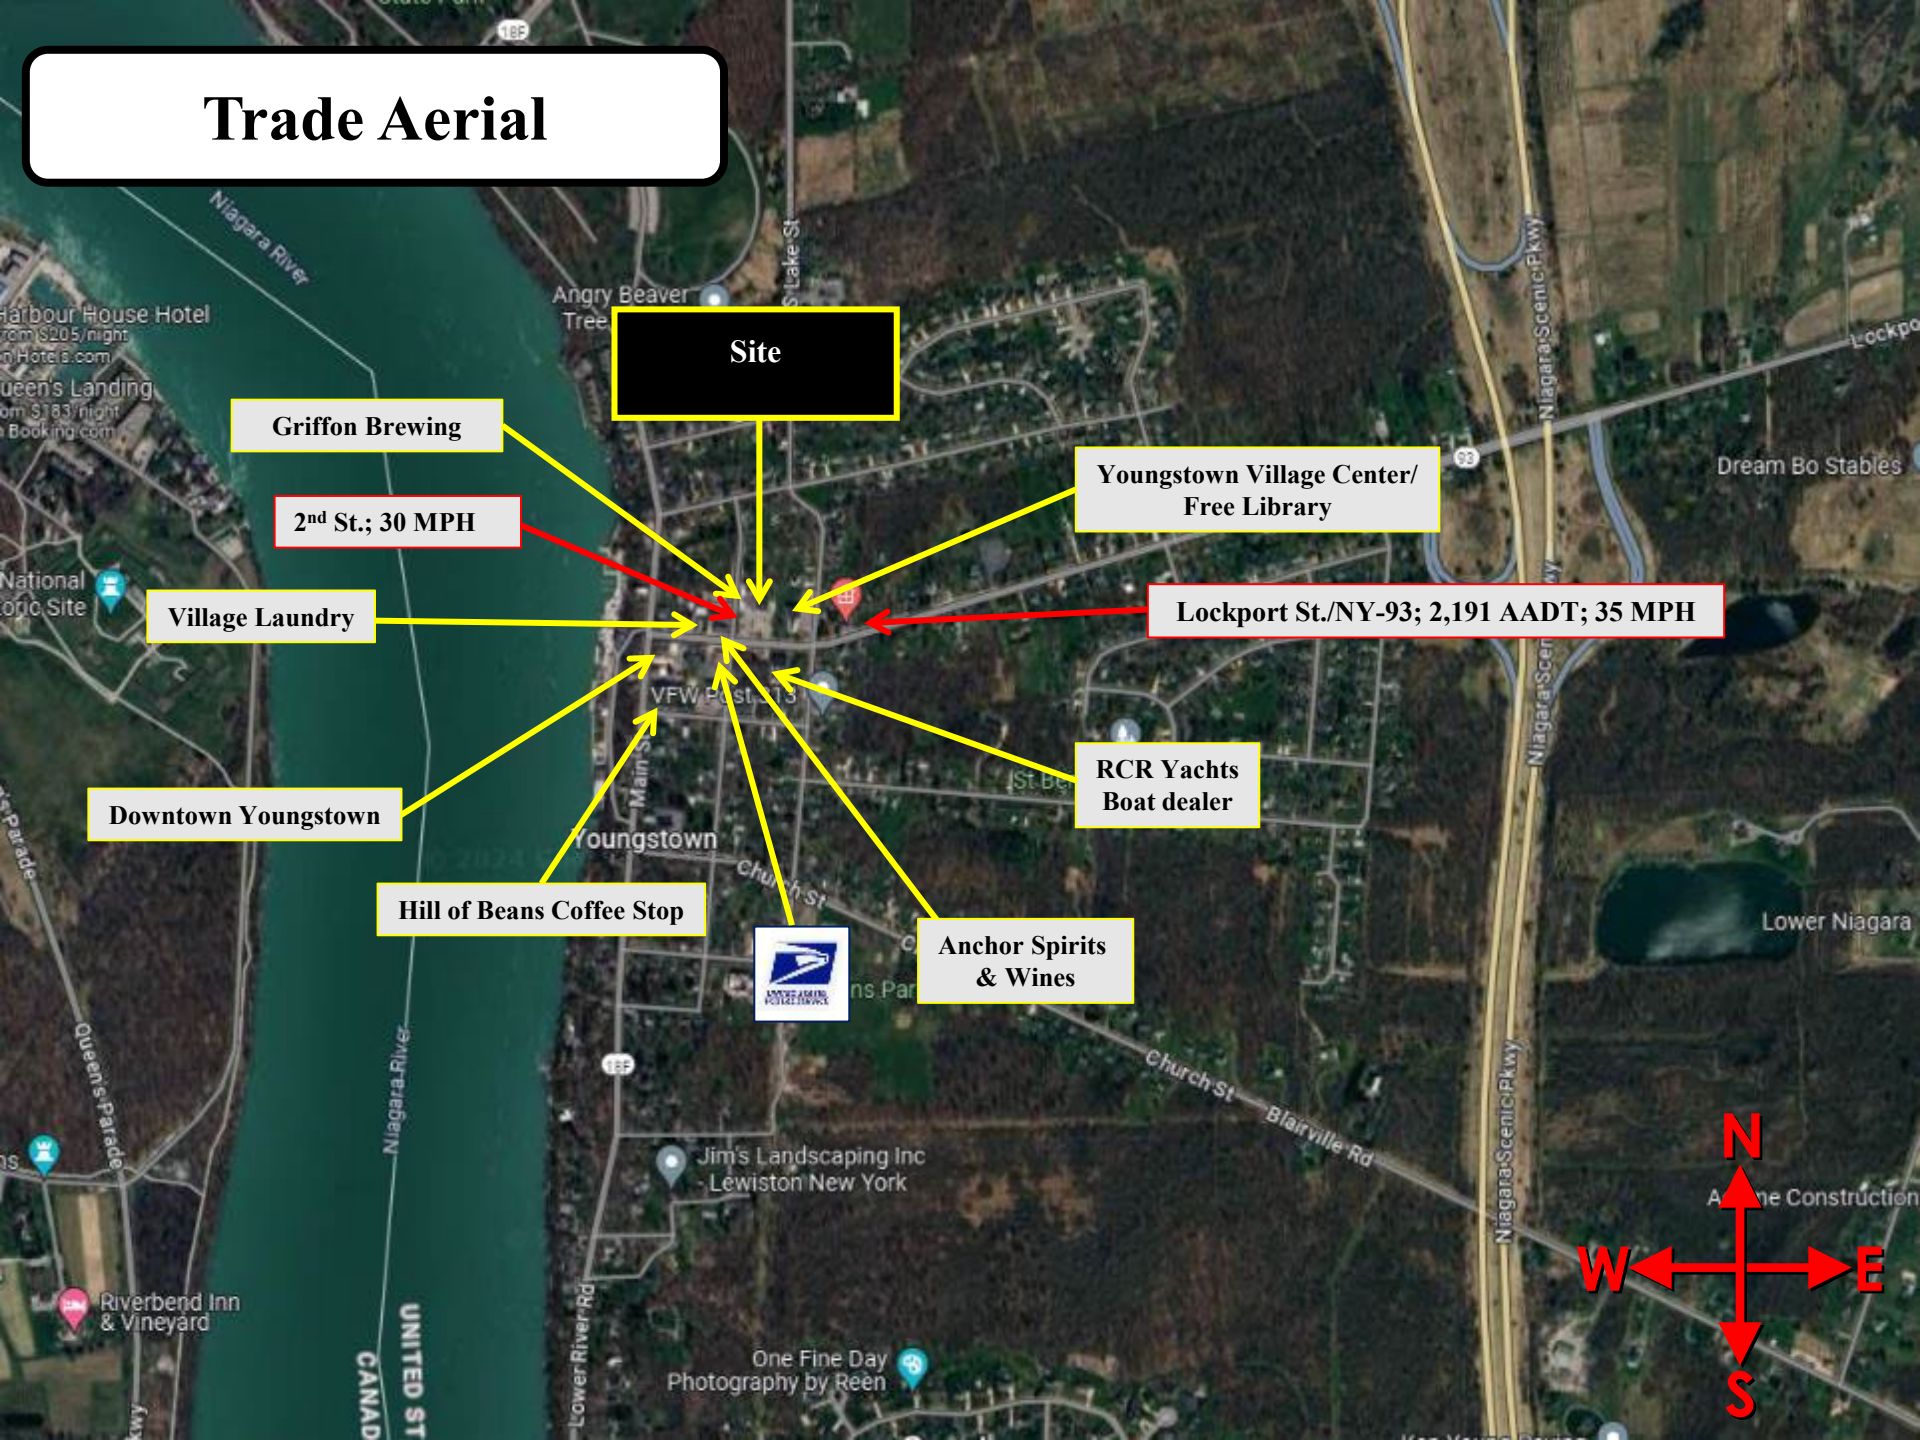

Trade Aerial

Site

Griffon Brewing

2nd St.; 30 MPH

Village Laundry

Downtown Youngstown

Hill of Beans Coffee Stop

Anchor Spirits & Wines

Left of Site

Shared Signage to remain

SITE

2nd St.; 30 MPH

STOP

Lockport St./NY-93; 2,191 AADT; 35 MPH

Full Access to site from Lockport St./NY-93

Full Access to site from 2nd St.

Site

SITE

Shared Signage
to remain

Existing businesses to remain

Lockport St./NY-93; 2,191 AADT; 35 MPH

Full Access to site from
Lockport St./NY-93

Full Access to site from
2nd St.

Right of Site

SITE

Lockport St./NY-93; 2,191 AADT; 35 MPH

**Full Access to site from
Lockport St./NY-93**

**Full Access to site from
2nd St.**