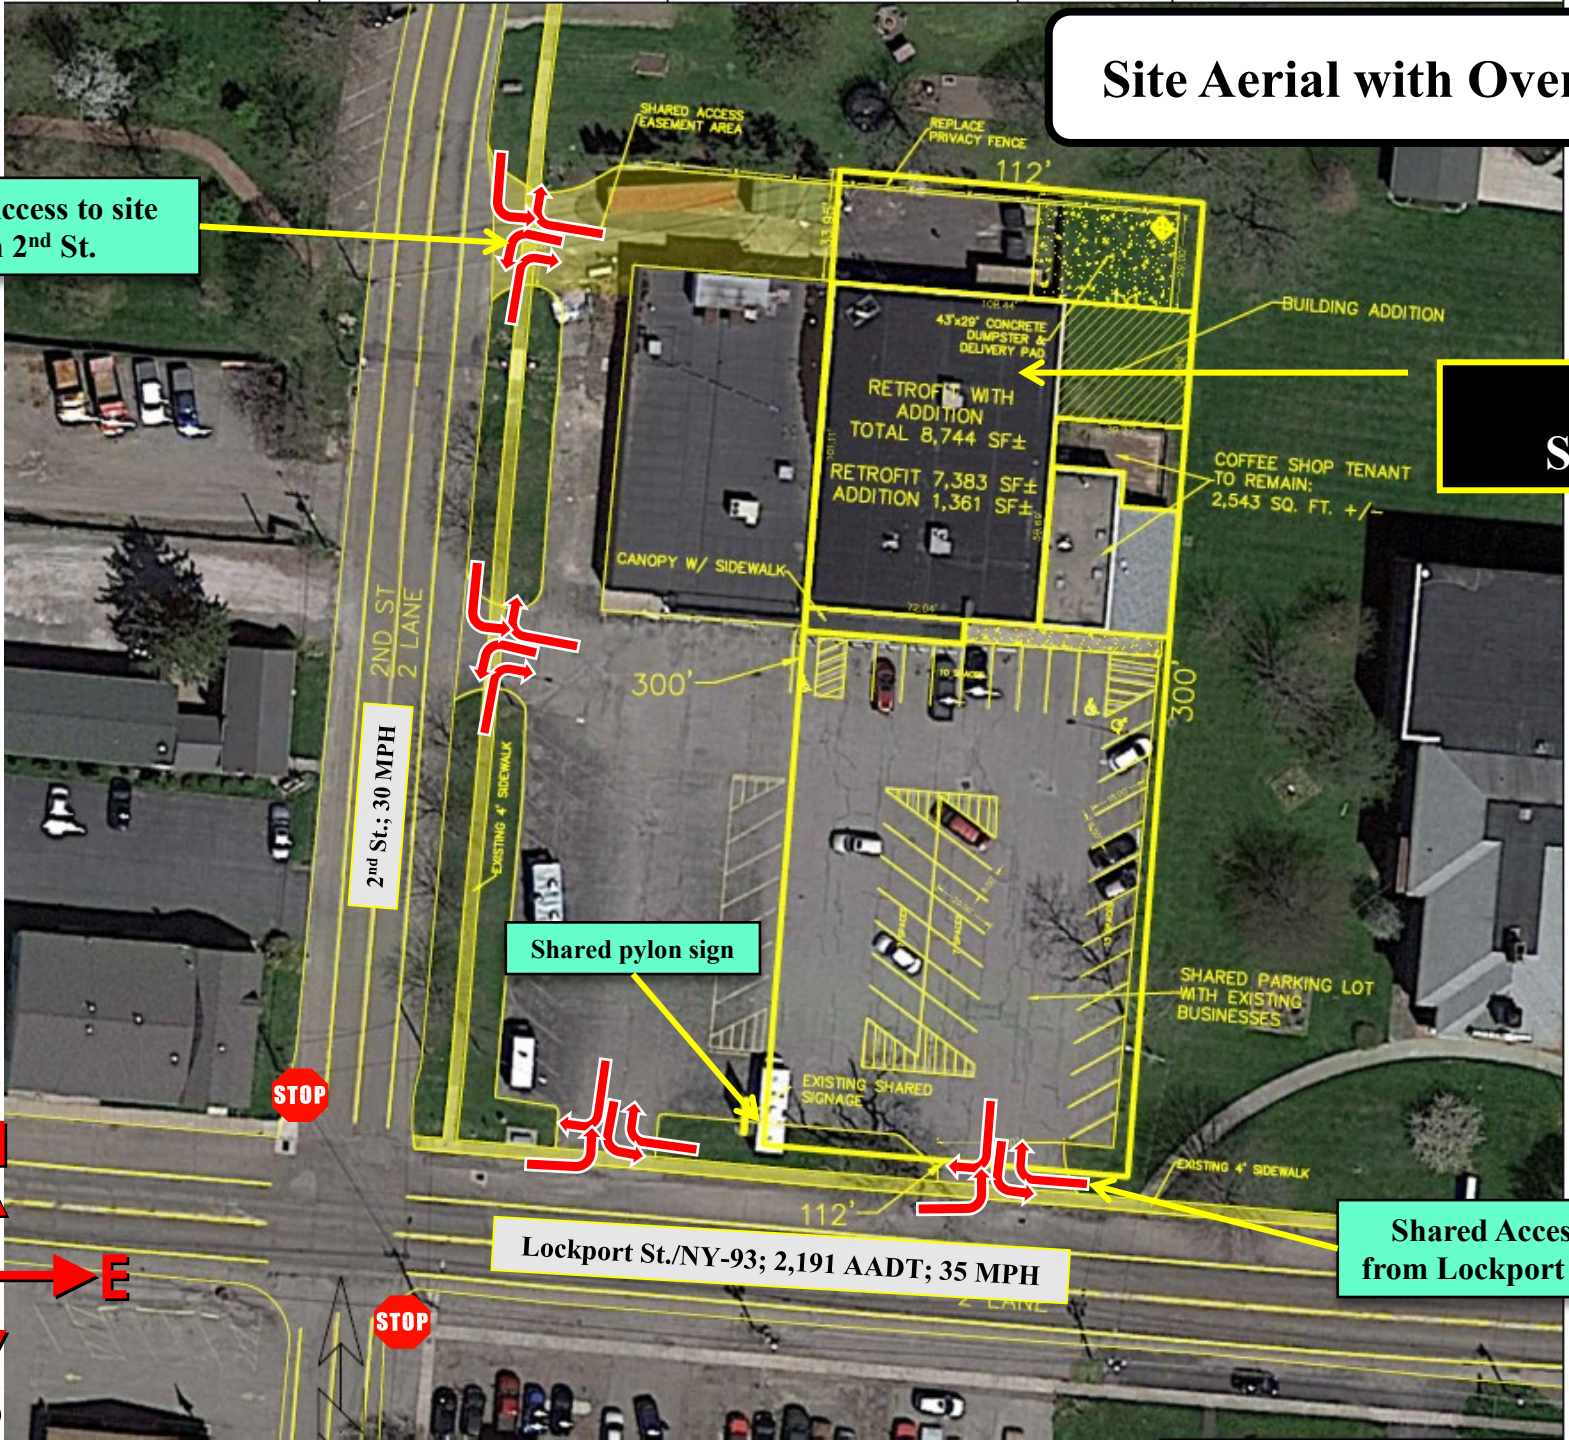

STOP

Site Aerial with Overlay

Shared Access to site from 2nd St.

Site

2nd St.; 30 MPH

Shared pylon sign

Lockport St./NY-93; 2,191 AADT; 35 MPH

Shared Access to site from Lockport St./NY-93

Left of Site

Shared Signage to remain

SITE

2nd St.; 30 MPH

STOP

Lockport St./NY-93; 2,191 AADT; 35 MPH

Full Access to site from Lockport St./NY-93

Full Access to site from 2nd St.

Site

SITE

Shared Signage
to remain

Existing businesses to remain

Lockport St./NY-93; 2,191 AADT; 35 MPH

Full Access to site from
Lockport St./NY-93

Full Access to site from
2nd St.

Right of Site

SITE

Lockport St./NY-93; 2,191 AADT; 35 MPH

**Full Access to site from
Lockport St./NY-93**

**Full Access to site from
2nd St.**