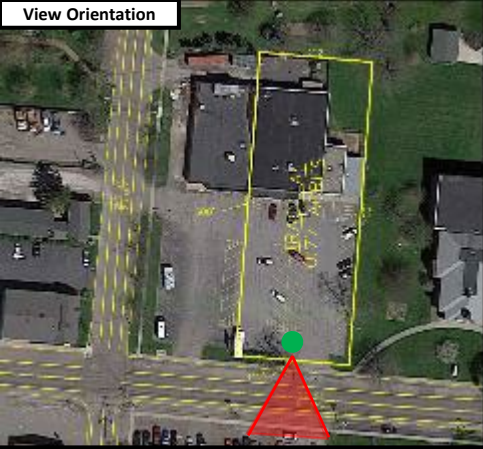

STOP

Site Aerial with Overlay

Shared Access to site from 2nd St.

Site

2nd St.; 30 MPH

Shared pylon sign

Lockport St./NY-93; 2,191 AADT; 35 MPH

Shared Access to site from Lockport St./NY-93

Left of Site

Shared Signage to remain

SITE

2nd St.; 30 MPH

STOP

Lockport St./NY-93; 2,191 AADT; 35 MPH

Full Access to site from Lockport St./NY-93

Full Access to site from 2nd St.

Site

SITE

Shared Signage
to remain

Existing businesses to remain

Lockport St./NY-93; 2,191 AADT; 35 MPH

Full Access to site from
Lockport St./NY-93

Full Access to site from
2nd St.

Right of Site

SITE

Lockport St.; 2,191 AADT; 35 MPH

**Full Access to site from
Lockport St./NY-93**

**Full Access to site from
2nd St.**

Across from Site

Lockport St./NY-93; 2,191 AADT; 35 MPH

**Full Access to site from
Lockport St./NY-93**