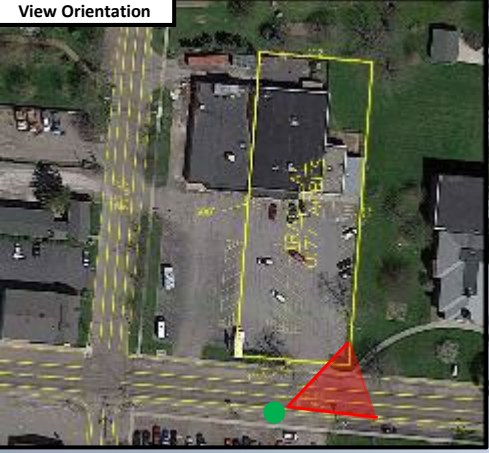

STOP

Site Aerial with Overlay

Shared Access to site from 2nd St.

Site

2nd St.; 30 MPH

Shared pylon sign

Lockport St./NY-93; 2,191 AADT; 35 MPH

Shared Access to site from Lockport St./NY-93

Left of Site

Shared Signage to remain

SITE

2nd St.; 30 MPH

STOP

Lockport St./NY-93; 2,191 AADT; 35 MPH

Full Access to site from Lockport St./NY-93

Full Access to site from 2nd St.

Site

SITE

Shared Signage
to remain

Existing businesses to remain

Lockport St./NY-93; 2,191 AADT; 35 MPH

Full Access to site from
Lockport St./NY-93

Full Access to site from
2nd St.

Right of Site

SITE

Lockport St.; 2,191 AADT; 35 MPH

**Full Access to site from
Lockport St./NY-93**

**Full Access to site from
2nd St.**

Across from Site

Lockport St./NY-93; 2,191 AADT; 35 MPH

**Full Access to site from
Lockport St./NY-93**