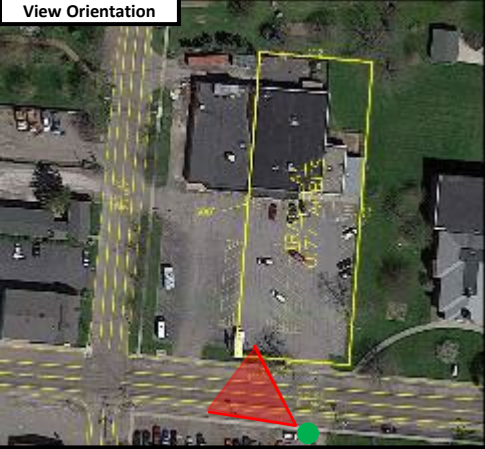

**Youngstown Village Center/
Free Library**

Lockport St./NY-93; 2,191 AADT; 35 MPH

**RCR Yachts
Boat dealer**

Aerial - Close

Site/.77 Acres

2nd St.; 30 MPH

Lockport St./NY-93; 2,191 AADT; 35 MPH

STOP

STOP

Site Aerial with Overlay

Shared Access to site from 2nd St.

Site

2nd St.; 30 MPH

Shared pylon sign

Lockport St./NY-93; 2,191 AADT; 35 MPH

Shared Access to site from Lockport St./NY-93

Left of Site

Shared Signage to remain

SITE

2nd St.; 30 MPH

STOP

Lockport St./NY-93; 2,191 AADT; 35 MPH

Full Access to site from Lockport St./NY-93

Full Access to site from 2nd St.

Site

SITE

Shared Signage
to remain

Existing businesses to remain

Lockport St./NY-93; 2,191 AADT; 35 MPH

Full Access to site from
Lockport St./NY-93

Full Access to site from
2nd St.

Right of Site